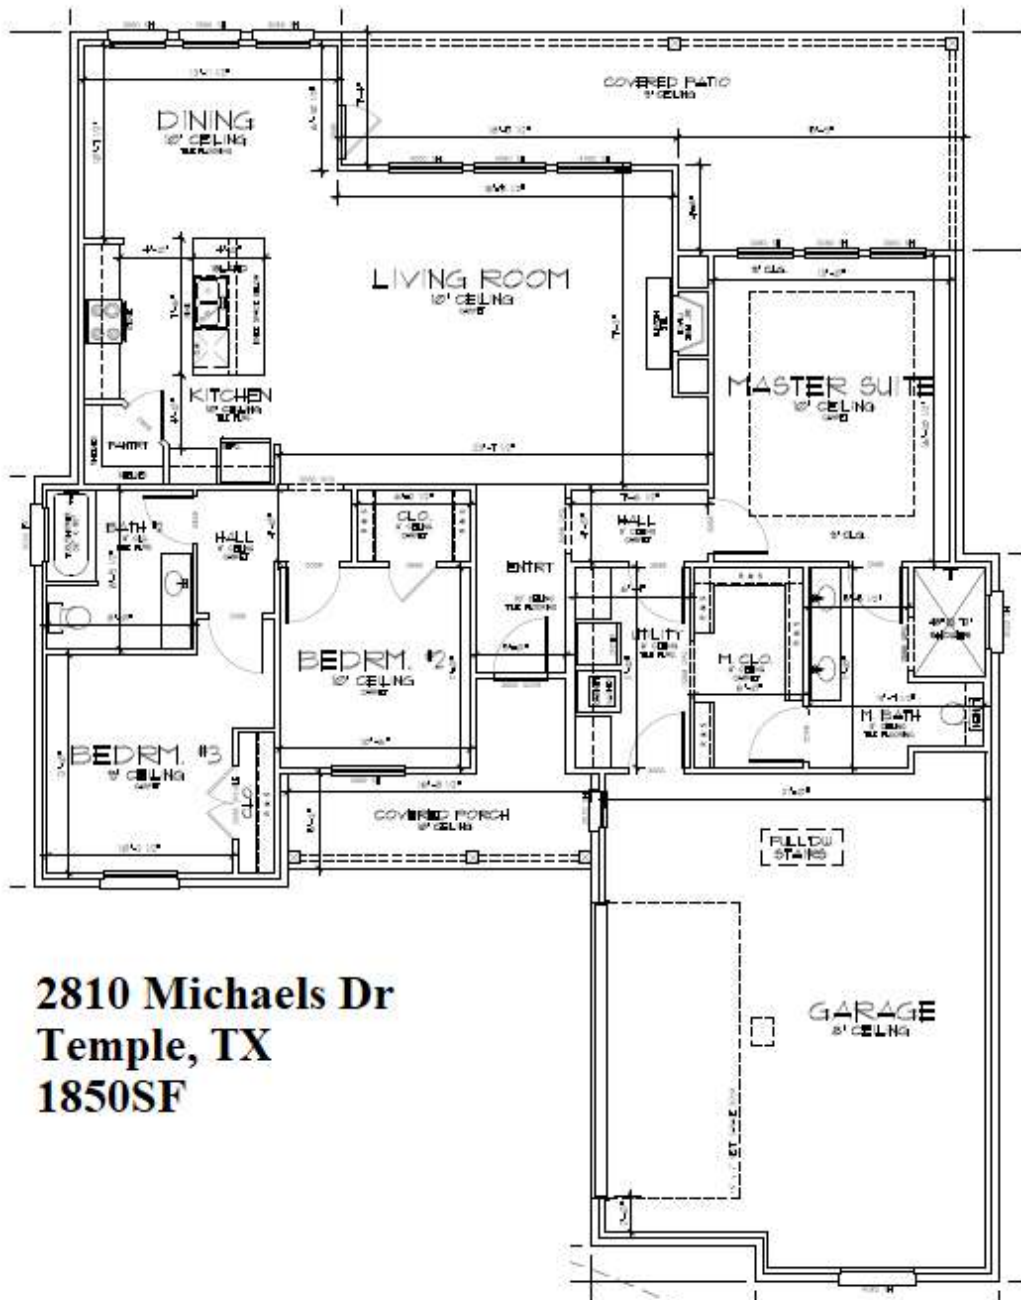

Stellar Homes
254-933-8807

2810 Michaels Dr
Temple, TX
1850SF